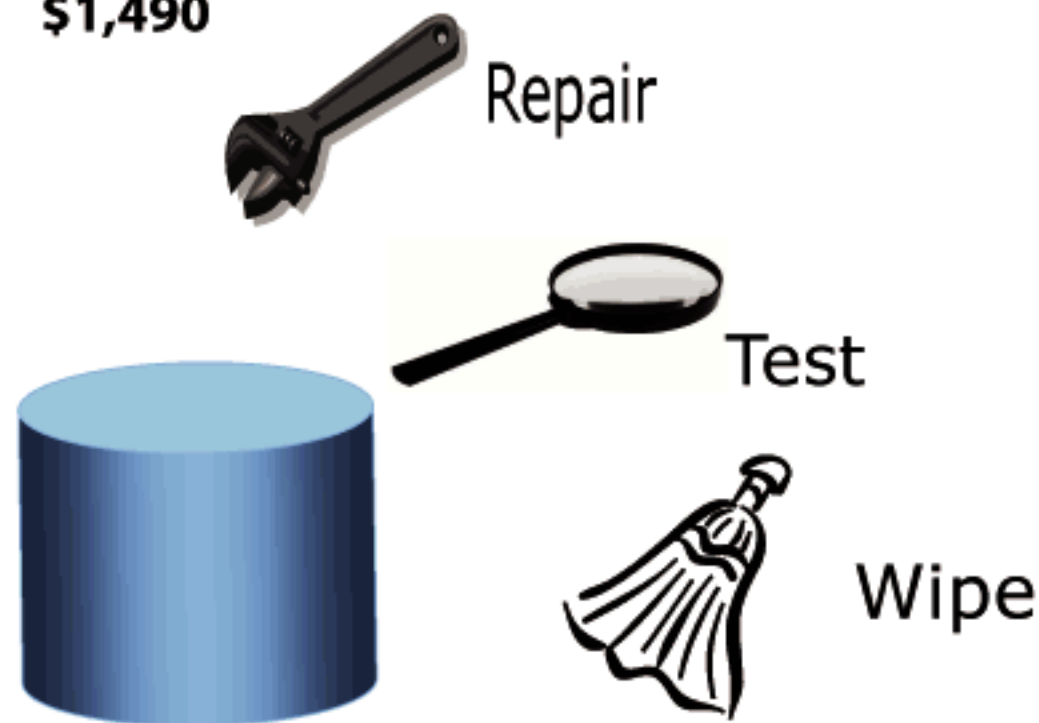

Ninja Katana Version

Y-1659-KJ

Test, Wipe & Repair

$1,490

Ninja Forensic Version

Y-1659-FJ

All-In-One HDD Service Tool with Forensic Capability

$1,690

Includes:

Y-1659J

Data Recovery, Duplication

Y-1659-KJ

Test, Wipe, Repair

Forensic

DD Image, MD5 Hash, FAT 32 Format